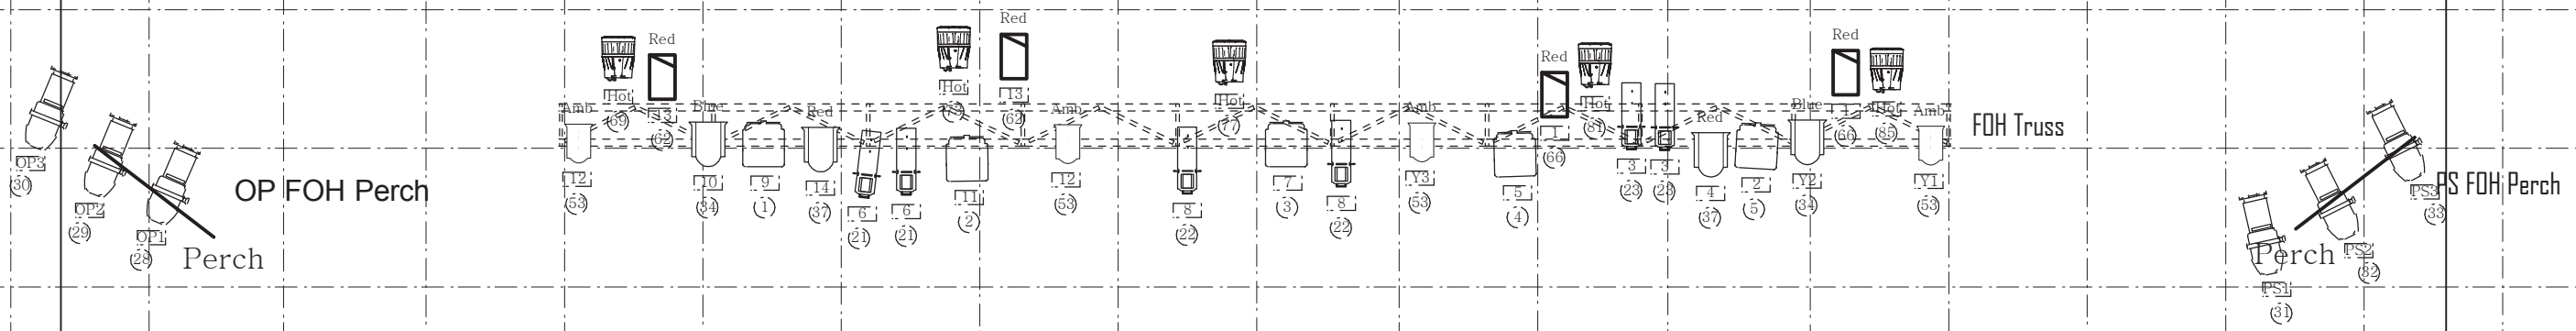

Perch

Cyc

Truss

Border

Truss

Border

Truss LX2

Border

Truss

LX 1

11460 between Floors
5900 clear beneath Catwalk & Stage

2400 HIGH

Legend

Please note
 The COLORado 1 Tours are set to 4 channel mode (RGBW)
 The Slimpar Pro Tri are set to 3 channel mode (RGB)

The above settings can only be changed by a request to theatre management.

As per our contract the lighting rig must be restored. This includes a basic focus

**Mayfair Theatre
 DunedinStandard Lighting Rig
 2015
 Scale 1:50**

Each grid square = 1 mtr

Note. There may be substitution, omissions and/or additions to this Basic Rig on arrival. Contact Theatre re current status