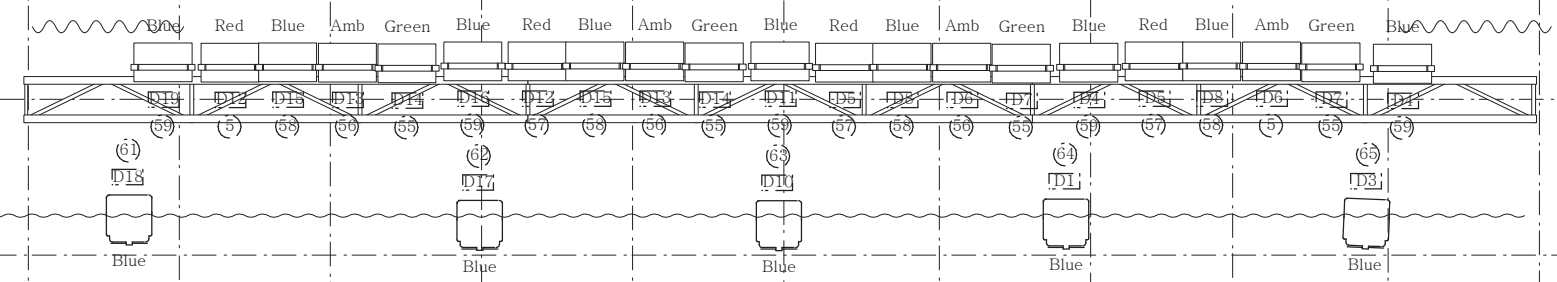

Alleyway

Fly Floor 5900

Grid 8030

1000 HIGH

2400 HIGH

Flying Upstage

House Rag

Perch

Perch

Cyc

Truss

Border

Truss

Border

Truss LX2

Border

Truss

LX 1

11460 between Floors
5900 clear beneath Catwalk & Stage

2400 HIGH

Legend

Please note
 The COLORado 1 Tours are set to 4 channel mode (RGBW)
 The Slimpar Pro Tri are set to 3 channel mode (RGB)

The above settings can only be changed by a request to theatre management.

As per our contract the lighting rig must be restored. This includes a basic focus

**Mayfair Theatre
 DunedinStandard Lighting Rig
 2015
 Scale 1:50**

Each grid square = 1 mtr

Note. There may be substitution, omissions and/or additions to this Basic Rig on arrival. Contact Theatre re current status