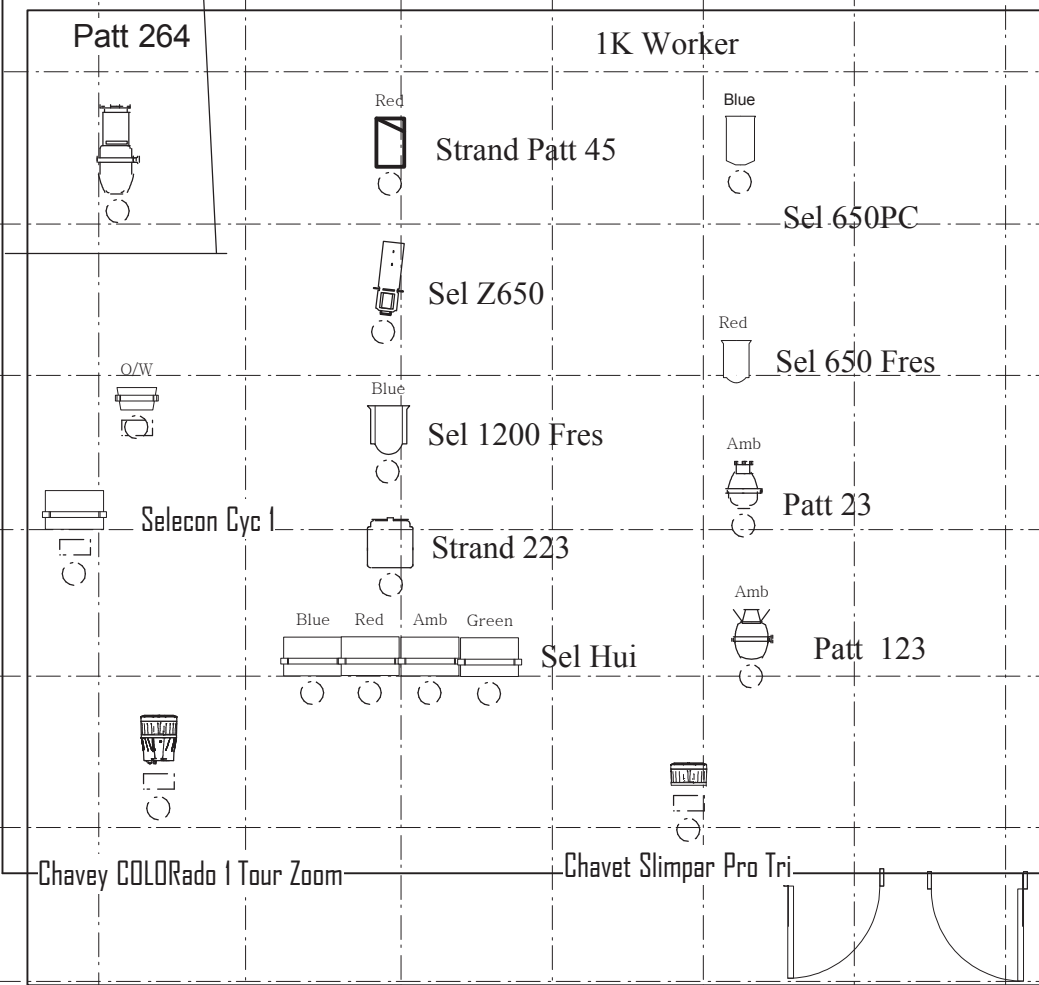

Truss

LX 1

11460 between Floors
5900 clear beneath Catwalk & Stage

2400 HIGH

Legend

Please note
 The COLORado 1 Tours are set to 4 channel mode (RGBW)
 The Slimpar Pro Tri are set to 3 channel mode (RGB)

The above settings can only be changed by a request to theatre management.

As per our contract the lighting rig must be restored. This includes a basic focus

**Mayfair Theatre
 DunedinStandard Lighting Rig
 2015
 Scale 1:50**

Each grid square = 1 mtr

Note. There may be substitution, omissions and/or additions to this Basic Rig on arrival. Contact Theatre re current status